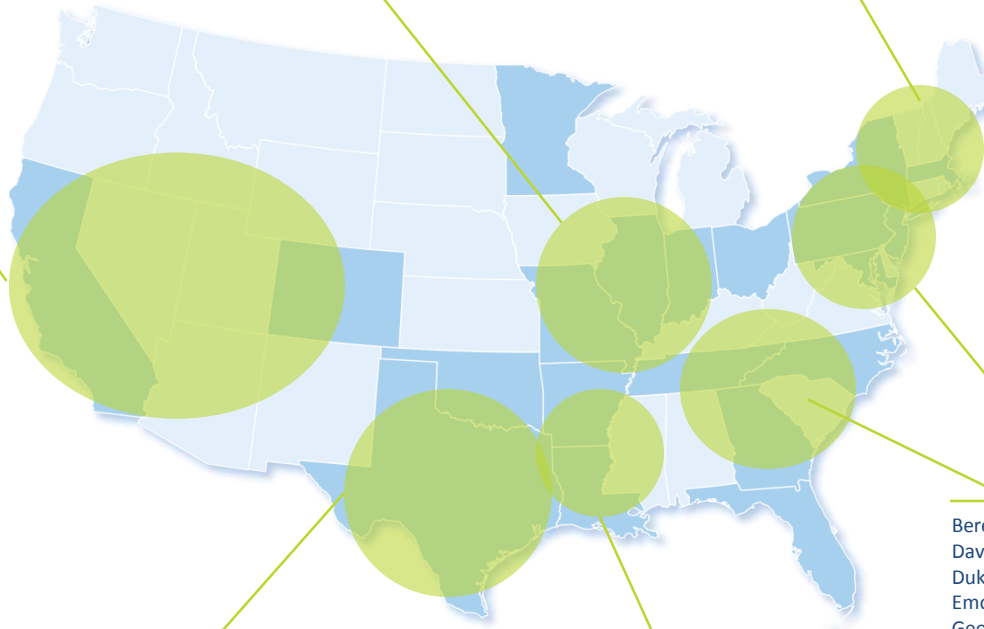

85 KIPP College Partners Across the Country

Cal Poly San Luis Obispo
 Colorado State University
 Loyola Marymount University
 Notre Dame de Namur University
 Pomona College
 Saint Mary's College of California
 San Francisco State University
 San Jose State University
 Sonoma State University
 University of California, Berkeley
 University of California, Davis
 University of California, Irvine
 University of California, Merced
 University of California, Santa Cruz
 University of San Francisco

Monmouth College
 Northern Illinois University
 The Ohio State University
 University of Kansas
 University of Notre Dame
 Washington University in St. Louis

Bennington College
 Bloomfield College
 Brown University
 Colby College
 Guttman Community College
 Hunter College

Kingsborough Community College
 Lehman College
 Mercy College
 The City University of New York
 Syracuse University
 Vassar College

Bloomsburg University of Pennsylvania
 Franklin and Marshall College
 Georgetown University
 Kutztown University of Pennsylvania
 Lycoming College
 Montclair State University
 Rosemont College
 Rowan University
 Rutgers University-Camden
 Rutgers University-Newark
 Temple University
 Trinity Washington University
 University of Maryland College Park
 University of Pennsylvania

Austin Community College
 Blinn College
 Houston Baptist University
 Houston Community College
 Lone Star College System
 Rice University
 Saint Edward's University
 St. Mary's University
 Southern Methodist University
 Texas A&M University
 Texas A&M University-Kingsville
 Texas State University
 Texas Tech University
 The University of Texas at Austin
 The University of Texas of the Permian Basin
 The University of Texas at San Antonio
 Trinity University
 University of Houston
 University of North Texas
 University of St. Thomas